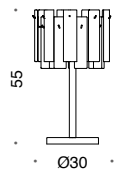

D

642/90
 1 STRIP LED
 MAX 35W
 4728 lumen - 3000 K
 CE ⊕ ▽

D

641/90
 4 STRIP LED
 MAX 75W
 10047 lumen - 3000 K
 CE ⊕ ▽

D

642/L
 1 STRIP LED
 MAX 6W
 788 lumen -
 3000 K
 CE ⊕ ▽

D

642/3ADX
 3 x LED 3,6W
 1155 lumen -
 3000 K
 CE ⊕ ▽