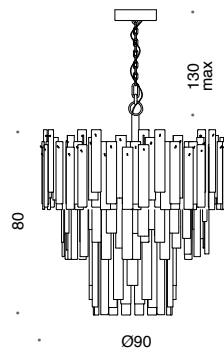

D

642/90
 1 STRIP LED
 MAX 35W
 4728 lumen - 3000 K
 CE ⊕ ▽

D

641/90
 4 STRIP LED
 MAX 75W
 10047 lumen - 3000 K
 CE ⊕ ▽

D

642/L
 1 STRIP LED
 MAX 6W
 788 lumen -
 3000 K
 CE ⊕ ▽

D

642/3ADX
 3 x LED 3,6W
 1155 lumen -
 3000 K
 CE ⊕ ▽