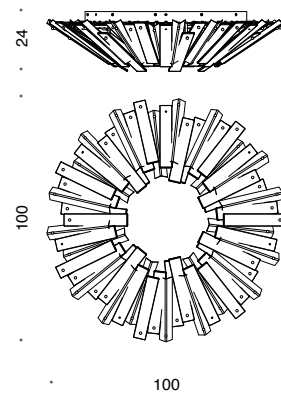

Metal frame is available in the following finishes:

- light gold
- black nickel
- pure steel

Pulegoso or hammered transparent Murano glass with light gold, black nickel or pure steel metal blades.

642/60PF
2 STRIP LED
MAX 37W
5122 lumen - 3000 K
CE Ⓢ Ⓡ

D

642/90PF
2 STRIP LED
MAX 55W
7486 lumen - 3000 K
CE Ⓢ Ⓡ

D

642/115
10 x LED 3,6W
3850 lumen - 3000 K
CE Ⓢ Ⓡ

D

642/150
14 x LED 3,6W
5390 lumen - 3000 K
CE Ⓢ Ⓡ

D

643/10
8 x LED 3,6W
3080 lumen - 3000 K
CE Ⓢ Ⓡ

D

643/12
12 x LED 3,6W
4620 lumen - 3000 K
CE Ⓢ Ⓡ

D

642/50
1 STRIP LED
MAX 15W
1970 lumen - 3000 K
CE Ⓢ Ⓡ

D

642/70
1 x STRIP LED
MAX 25W
3349 lumen - 3000 K
CE Ⓢ Ⓡ

D

643/4
4 x LED 3,6W
1540 lumen - 3000 K
CE Ⓢ Ⓡ

D

642/90
 1 STRIP LED
 MAX 35W
 4728 lumen - 3000 K
 CE ⊕ ▽

D

641/90
 4 STRIP LED
 MAX 75W
 10047 lumen - 3000 K
 CE ⊕ ▽

D

642/L
 1 STRIP LED
 MAX 6W
 788 lumen -
 3000 K
 CE ⊕ ▽

D

642/3ADX
 3 x LED 3,6W
 1155 lumen -
 3000 K
 CE ⊕ ▽