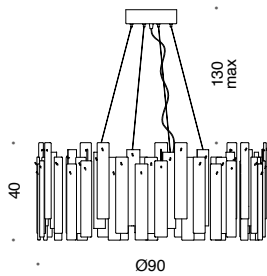

642/90
1 STRIP LED
MAX 35W
4728 lumen - 3000 K
CE ⊕ ▽