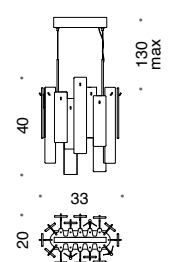

artic

DESIGN **CRISTIAN FELTRIN**

Il telaio in metallo è disponibile nelle seguenti finiture:

- oro chiaro
- nichel nero
- pure steel

Vetro di Murano trasparente pulegoso e martellato abbinato con lame in metallo oro chiaro, nichel nero o pure steel.

Metal frame is available in the following finishes:

- light gold
- black nickel
- pure steel

Pulegoso or hammered transparent Murano glass with light gold, black nickel or pure steel metal blades.

642/60PF
2 STRIP LED
MAX 37W
5122 lumen - 3000 K
CE Ⓢ Ⓡ

D

642/90PF
2 STRIP LED
MAX 55W
7486 lumen - 3000 K
CE Ⓢ Ⓡ

D

642/115
10 x LED 3,6W
3850 lumen - 3000 K
CE Ⓢ Ⓡ

D

642/150
14 x LED 3,6W
5390 lumen - 3000 K
CE Ⓢ Ⓡ

D

643/10
8 x LED 3,6W
3080 lumen - 3000 K
CE Ⓢ Ⓡ

D

643/12
12 x LED 3,6W
4620 lumen - 3000 K
CE Ⓢ Ⓡ

D

642/50
1 STRIP LED
MAX 15W
1970 lumen - 3000 K
CE Ⓢ Ⓡ

D

642/70
1 x STRIP LED
MAX 25W
3349 lumen - 3000 K
CE Ⓢ Ⓡ

D

643/4
4 x LED 3,6W
1540 lumen - 3000 K
CE Ⓢ Ⓡ

D