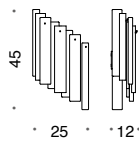

D

642/90
 1 STRIP LED
 MAX 35W
 4728 lumen - 3000 K
 CE ⊕ ▽

D

641/90
 4 STRIP LED
 MAX 75W
 10047 lumen - 3000 K
 CE ⊕ ▽

D

642/L
 1 STRIP LED
 MAX 6W
 788 lumen -
 3000 K
 CE ⊕ ▽

D

642/3ADX
 3 x LED 3,6W
 1155 lumen -
 3000 K
 CE ⊕ ▽