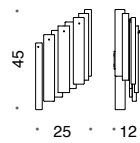

642/90
1 STRIP LED
MAX 35W
4728 lumen - 3000 K
CE ⊕ ▽

D

641/90
4 STRIP LED
MAX 75W
10047 lumen - 3000 K
CE ⊕ ▽

D

642/L
1 STRIP LED
MAX 6W
788 lumen -
3000 K
CE ⊕ ▽

D

642/3ADX
3 x LED 3,6W
1155 lumen -
3000 K
CE ⊕ ▽

D

642/3ASX
3 x LED 3,6W
1155 lumen -
3000 K
CE ⊕ ▽

D